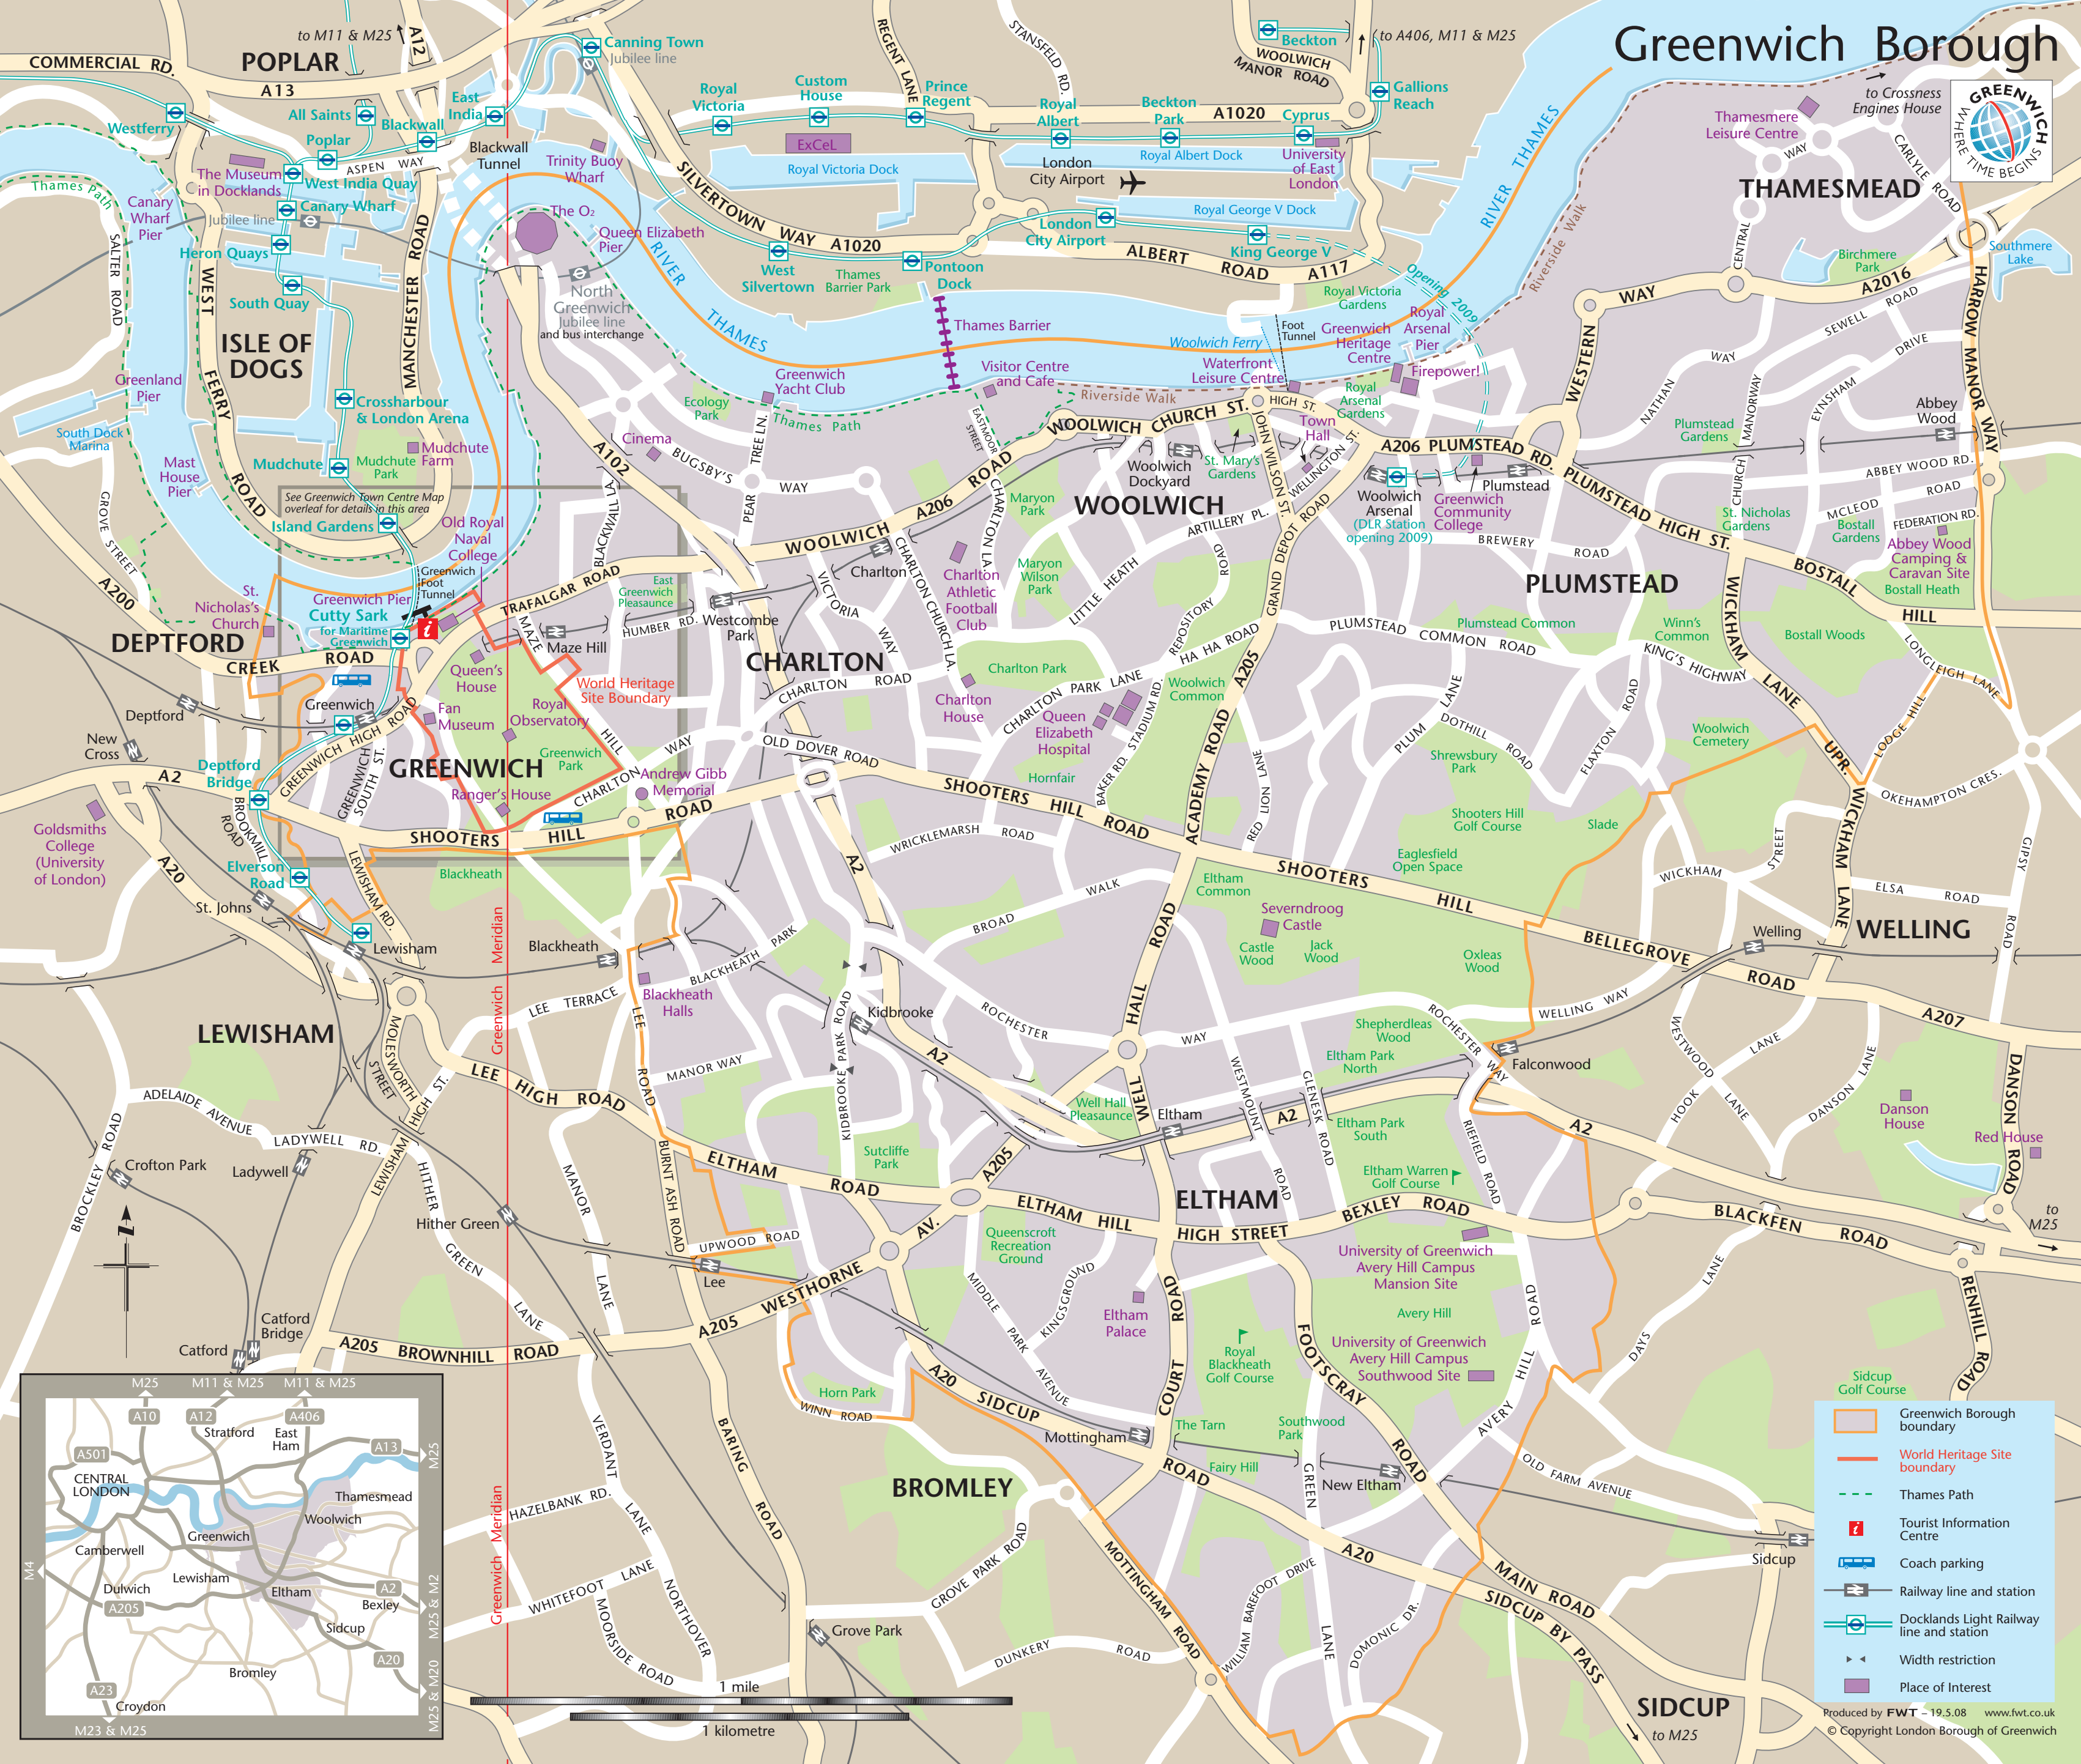

Greenwich Borough

- Greenwich Borough boundary
- World Heritage Site boundary
- Thames Path
- Tourist Information Centre
- Coach parking
- Railway line and station
- Docklands Light Railway line and station
- Width restriction
- Place of Interest